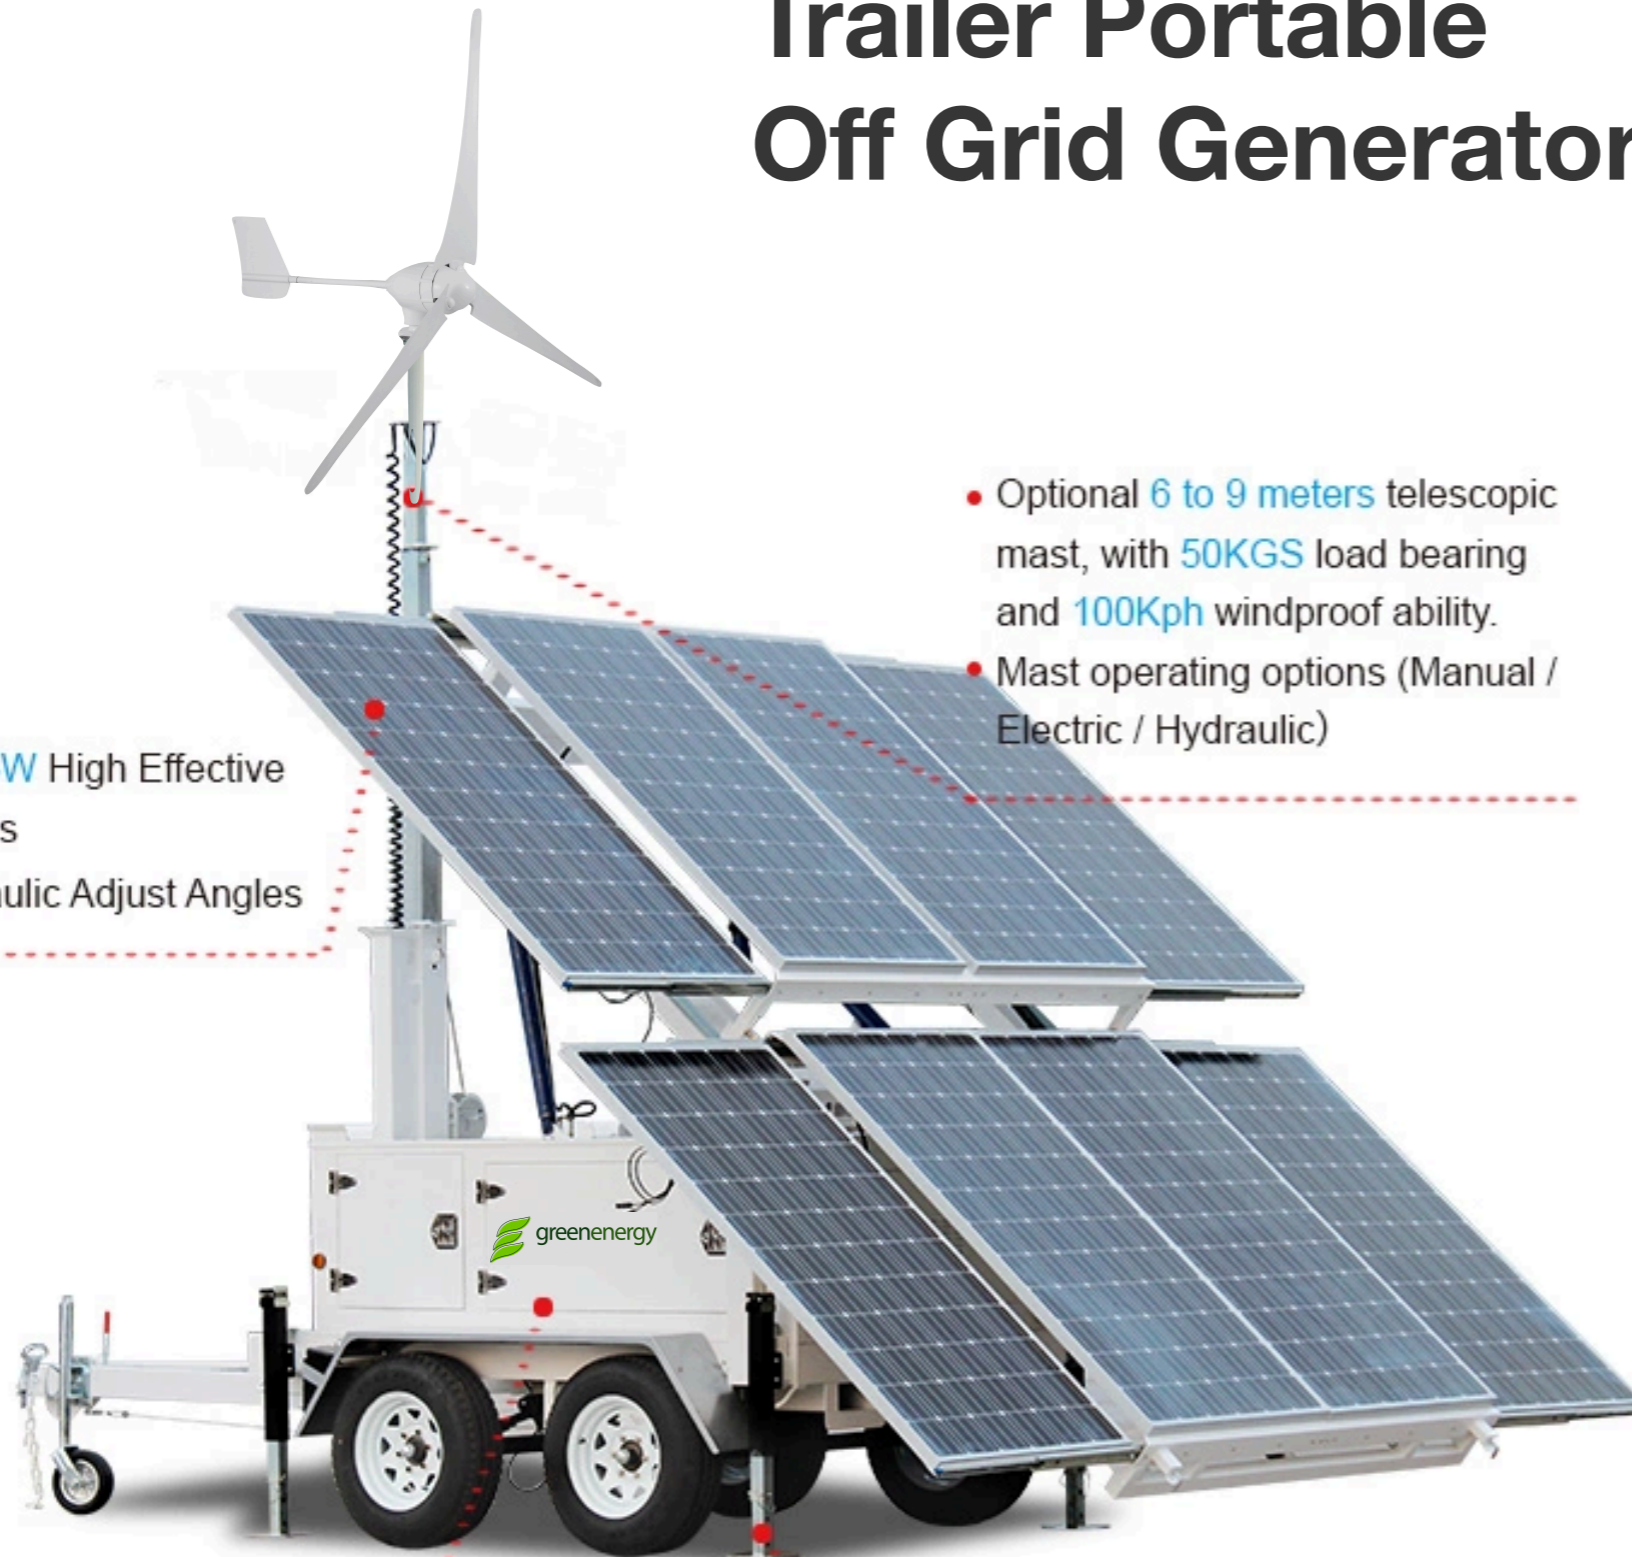

Trailer Portable Off Grid Generators

- 8*335W High Effective Panels
- Hydraulic Adjust Angles

- Optional 6 to 9 meters telescopic mast, with 50KGS load bearing and 100Kph windproof ability.
- Mast operating options (Manual / Electric / Hydraulic)

The color can be customized.

Strong outriggers and
100Kph windproof ability.

5KW Inverter with 9 KWH Lithium Battery
: Optional 2KW Wind-turbine on mast and Back up Generator

Portable Off Grid Generators

- ❖ 500W -1.2kWh or 2 kWh Lithium
- ❖ 1000W -1.2kWh or 2 kWh Lithium
- ❖ 1500W -1.2kWh or 2 kWh Lithium

* Price include **Gen-mate** unit.

- Gen-mate is an intelligent monitoring and control system developed for genset and power station.
- You can connect your smartphone to the machine by WiFi.
- It can start and stop the machine by touching the icon in Gen-mate APP